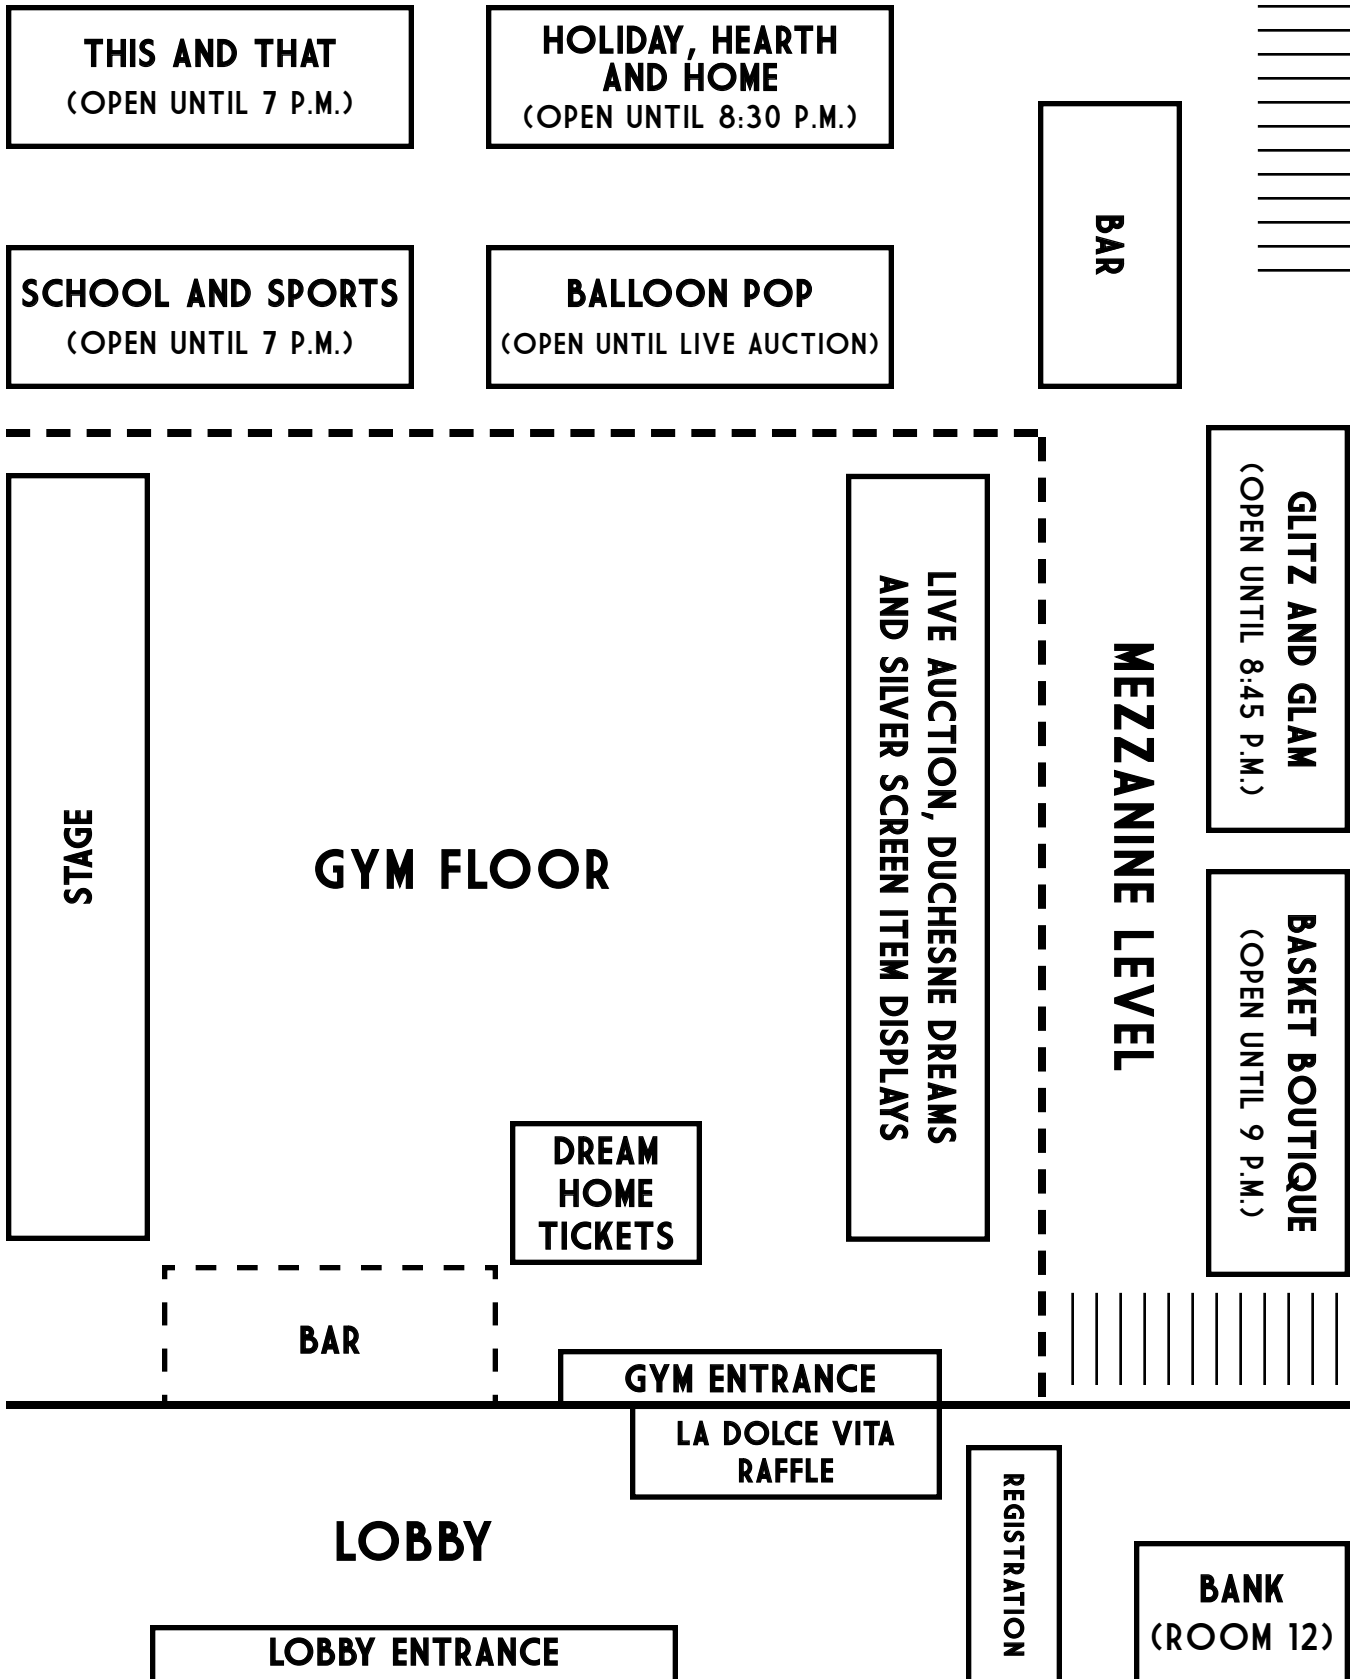

VENETIAN LANDMARKS